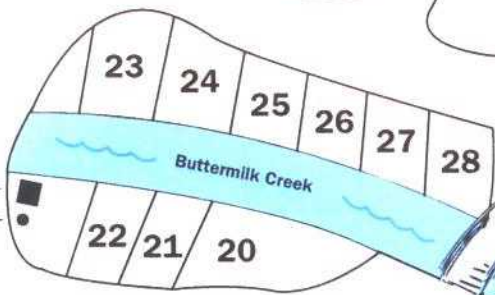

Trailway Campground

4540 Dowling (Bus. 31)
 P.O. Box 203
 Montague, MI 49437
 (231) 894-4903
www.trailwaycampground.com

Hart
Shelby

Hart-Montague Bike Trail State Park

Hart-Montague Bike Trail State Park
 Boat • Guest • Extra Car Parking

SPEED LIMIT
5
AT ALL TIMES

Dumpster
 Dump Station

YOU ARE HERE

Common Central Fire Pit

Covered Pavilion

Play Ground

Rustic Tent Sites

Your site will be: _____
 Wireless Password is: _____
 Restroom Combination is: _____