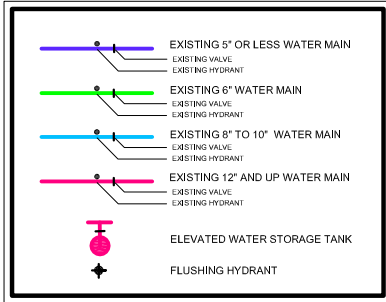

# WATER DISTRIBUTION SYSTEM MAP

MUSKEGON COUNTY, MICHIGAN