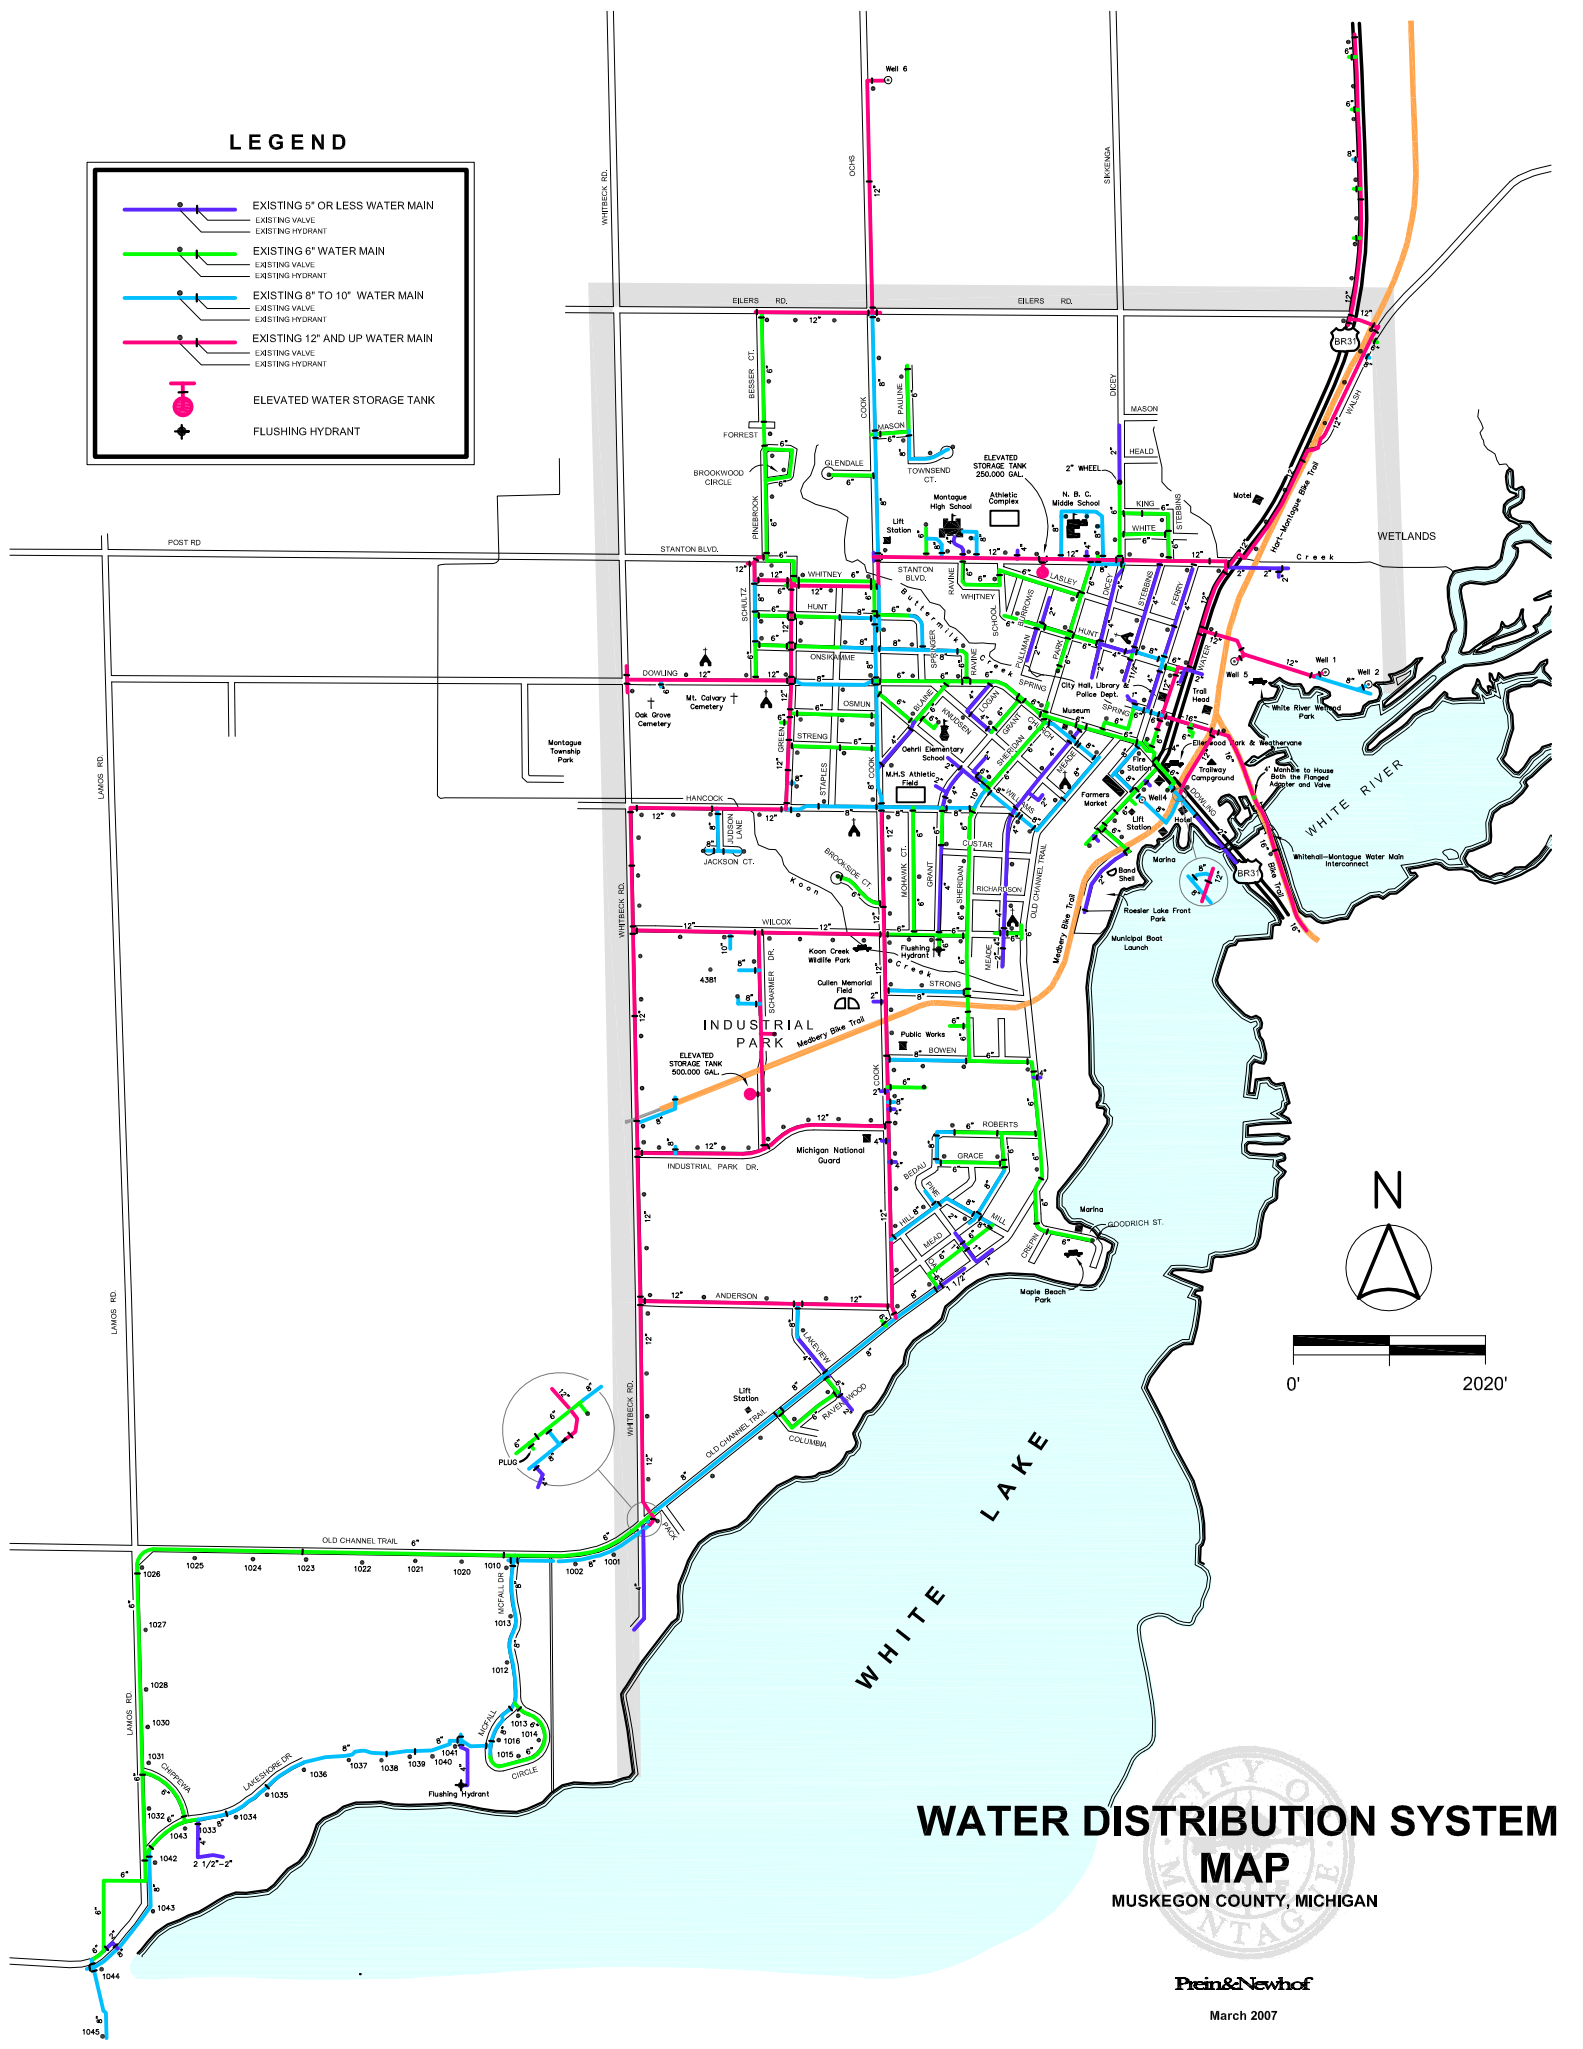

# LEGEND

# WATER DISTRIBUTION SYSTEM MAP

MUSKEGON COUNTY, MICHIGAN